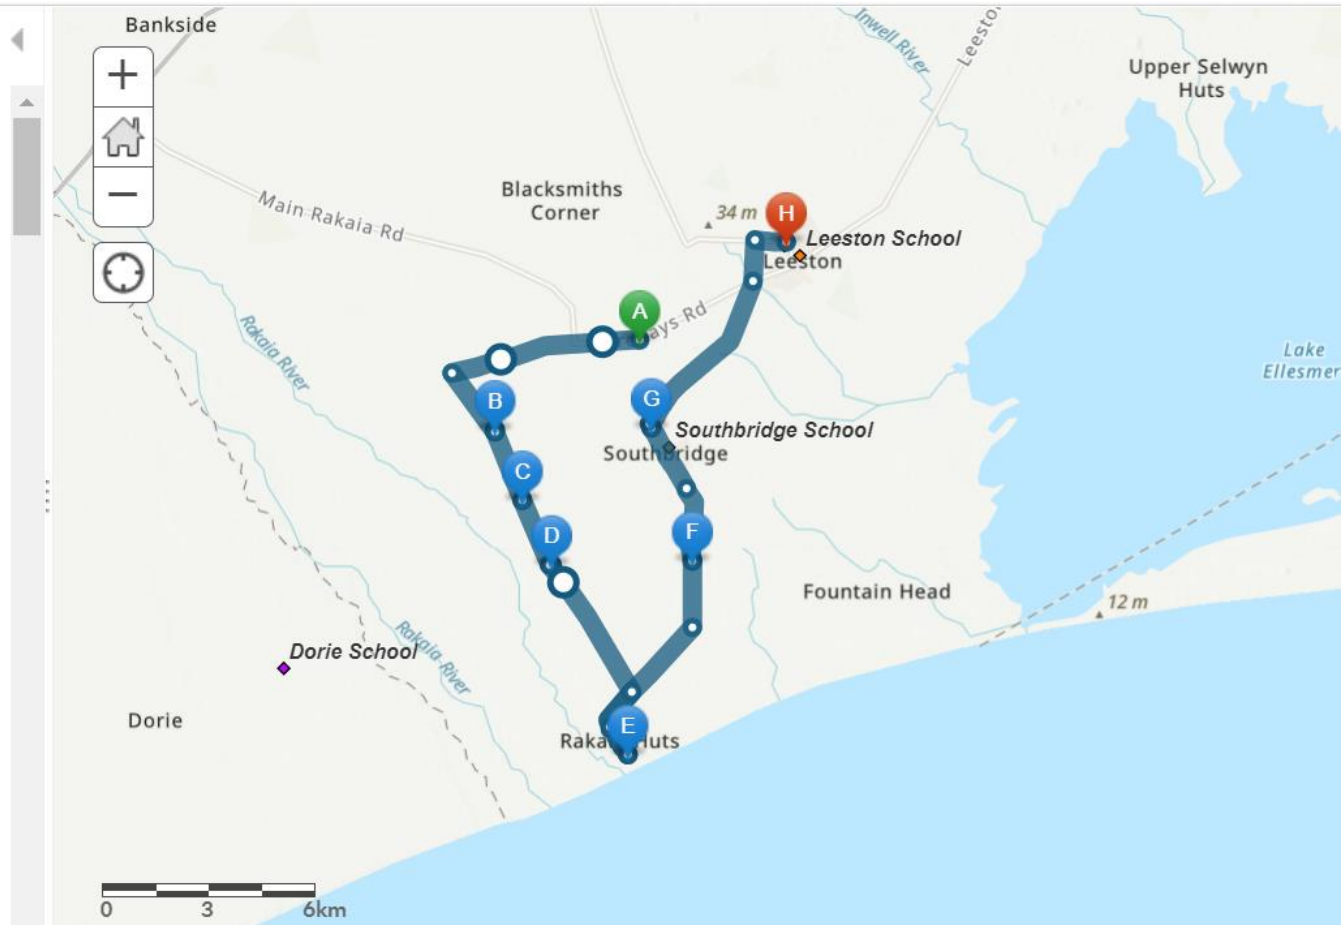

ADD

<Driving Distance>

Route Details

- 36.06kms

Directions

1.  Start at Feredays Rd, Leeston, 7683
2.  Go west on Feredays Rd toward Wabys Rd / Southbridge Dunsandel Rd
3.  Arrive at Waypoint, on the right
4.  Depart Waypoint
5.  Continue west on Feredays Rd
6.  Arrive at Waypoint, on the right
7.  Depart Waypoint
8.  Continue west on Feredays Rd
9.  Make a sharp left on North Rakaia Rd
10.  Turn left on Wabys Rd
11.  Arrive at 398-398 Wabys Rd, Southbridge, 7683, on the left
12.  Depart 398-398 Wabys Rd, Southbridge, 7683
13.  Go back southwest on Wabys Rd
14.  Turn left on North Rakaia Rd
15.  Arrive at 645-1007 North Rakaia Rd, Southbridge, 7683, on the right
16.  Depart 645-1007 North Rakaia Rd, Southbridge, 7683
17.  Continue southeast on North Rakaia Rd
18.  Turn left on Dobbins Rd

19.  Arrive at Dobbins Rd, Southbridge, 7683, on the right
20.  Depart Dobbins Rd, Southbridge, 7683
21.  Go back west on Dobbins Rd
22.  Turn left on North Rakaia Rd
23.  Arrive at Waypoint, on the left
24.  Depart Waypoint
25.  Continue southeast on North Rakaia Rd
26.  Turn right on Jollies Rd
27.  Continue forward on Pacific Dr
28.  Arrive at 84-108 Pacific Dr, Southbridge, 7683, on the right
29.  Depart 84-108 Pacific Dr, Southbridge, 7683
30.  Go back northwest on Pacific Dr
31.  Continue forward on Jollies Rd
32.  Turn left at Beachcroft Rd to stay on Jollies Rd
33.  Arrive at 326-386 Jollies Rd, Southbridge, 7683, on the left
34.  Depart 326-386 Jollies Rd, Southbridge, 7683
35.  Continue north on Jollies Rd
36.  Continue forward on High St
37.  Arrive at High St, Southbridge, 7602, on the left

38.  Depart High St, Southbridge, 7602
39.  Continue northwest on High St
40.  Turn right on Southbridge Leeston Rd
41.  Bear left on Harmans Rd
42.  Turn right on Leeston Dunsandel Rd
43.  Finish at Ellesmere College, 21 Leeston Dunsandel Rd, Leeston, 7632, NZL, on the right