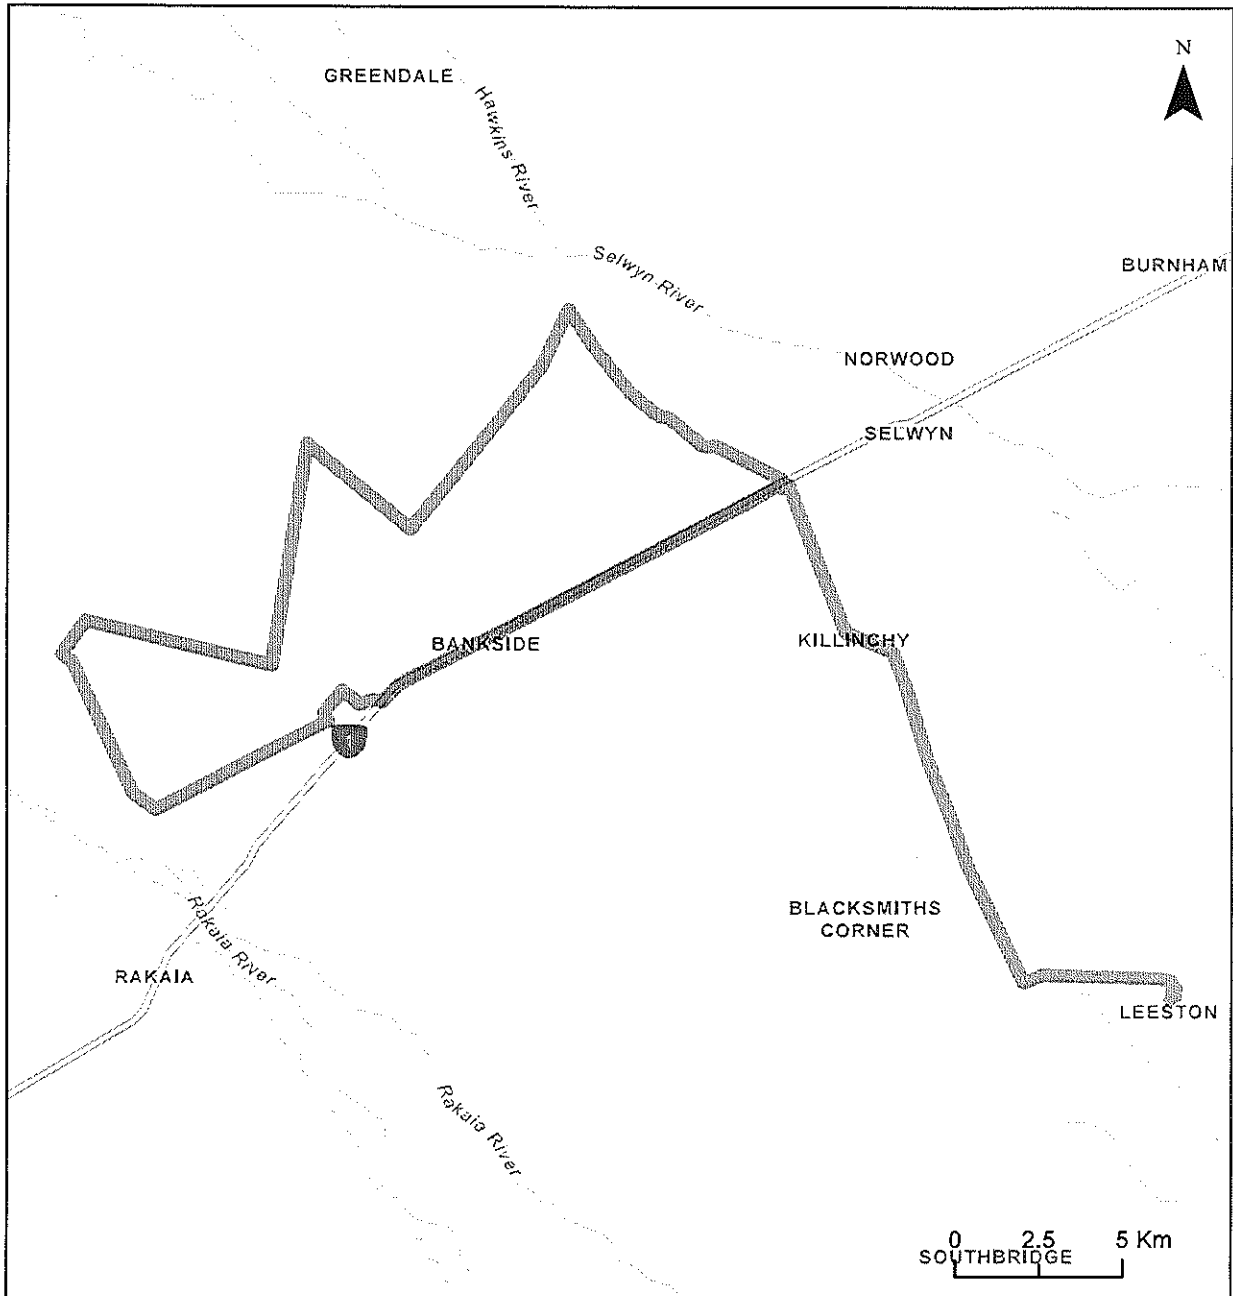

Route D120607

Schools on route: Ellesmere College (Head School)

Am kms:62.13km

Pm kms:62.13km

Student numbers (estimated):

Total: 31

Year 1-6 students: 0

Year 7-13 students: 31