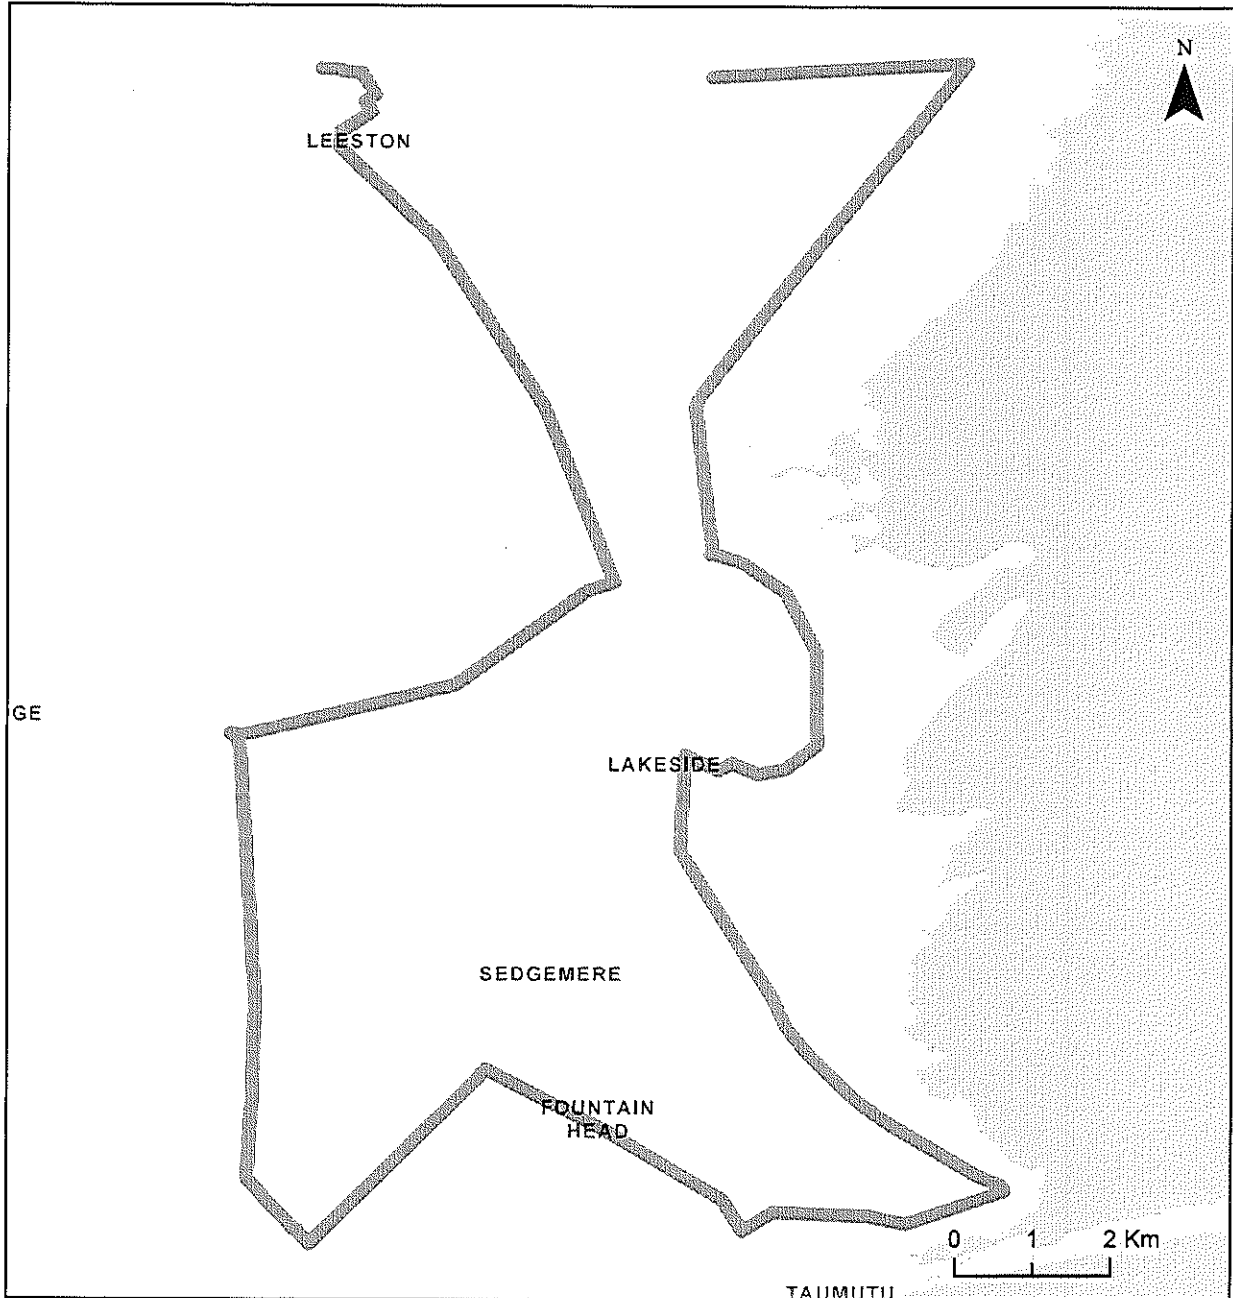

Route D120606

Schools on route: Ellesmere College (Head School), Leeston School

Am kms:39.84km

Pm kms:39.84km

Student numbers (estimated):

Total: 32

Year 1-6 students: 18

Year 7-13 students: 14