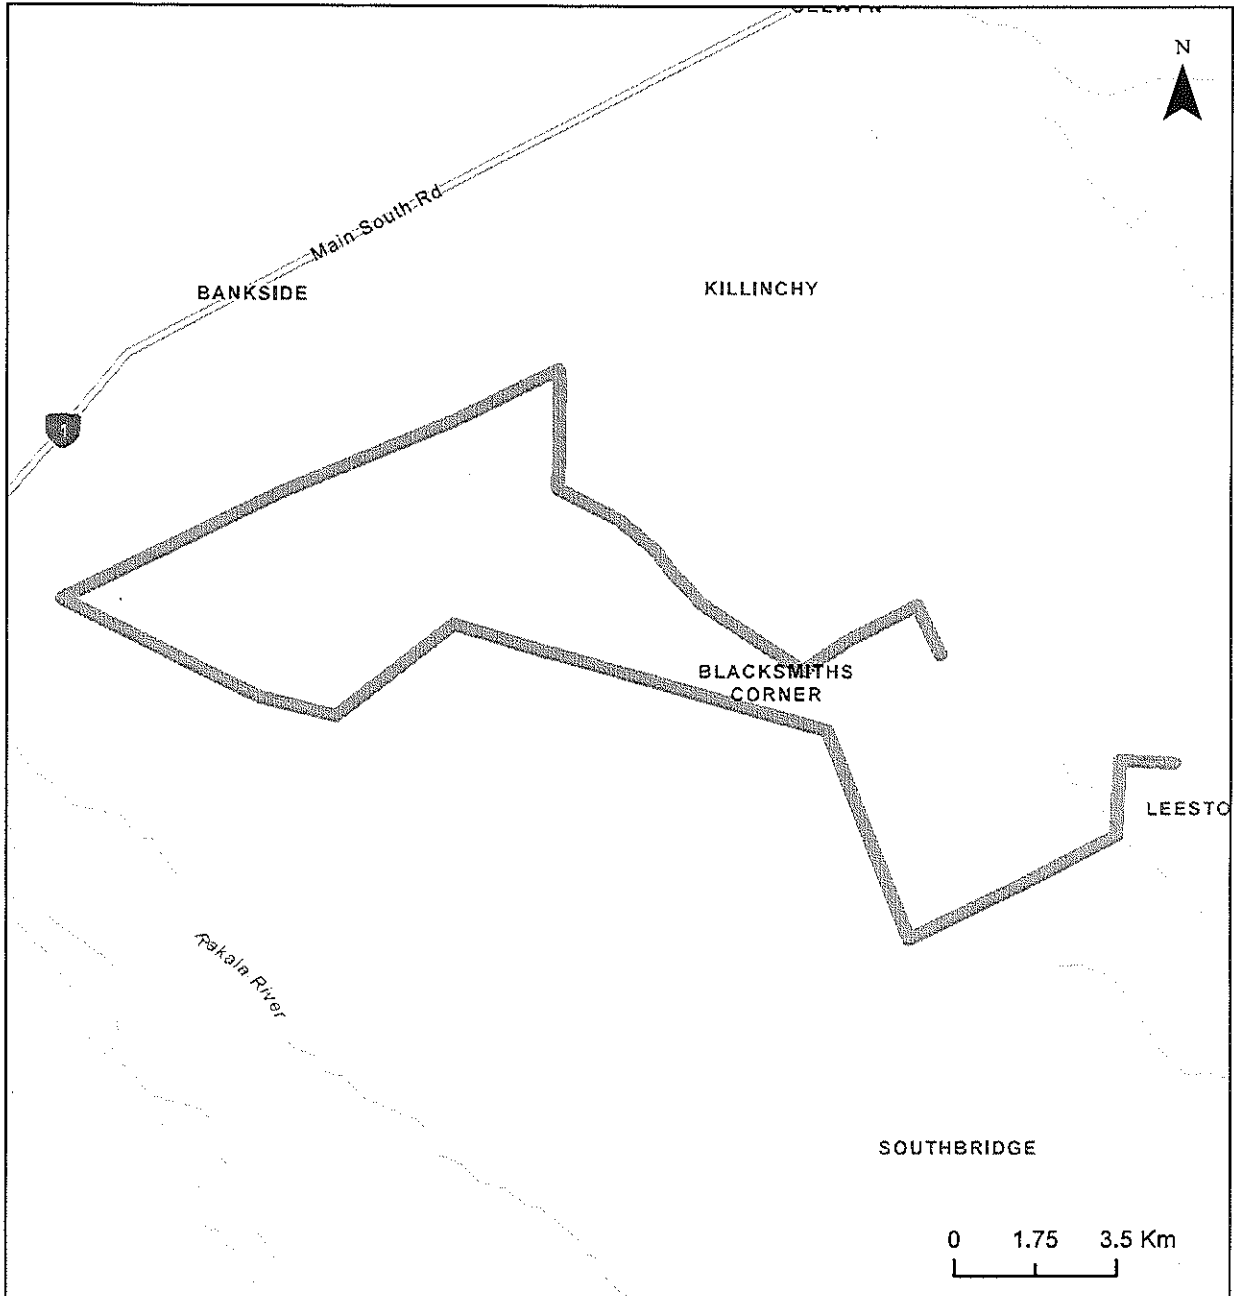

# Route D120605

Schools on route: *Ellesmere College (Head School)*

Am kms:40.52km

Pm kms:40.52km

Student numbers (estimated):

Total: 22

Year 1-6 students: 0

Year 7-13 students: 22

# School Run: D120605

Time	Turn / Pick up	Am Directions	Time	Turn / Drop off	Pm Directions
7.25	Depart	Depot	3.15	Depart	College
	L	Station Road		L	Leeston Dunsandel Road
	R	Leeston and Lake Road	3.27	L	Kings Road
7.26	L	High Street	3.31	R	Heslerton Road
7.30	R	Possers Road	3.31	Drop	Cnr Heslerton Road
7.33	Cross	Into Leeston Dunsandel Road	3.33	Drop	240 Heslerton road
7.38	L	Kings Road	3.35	Drop	Cnr Heslerton and Knyvetts Road
7.42	R	Heslerton Road	3.35	R	Frasers Road
7.42	Pick	Cnr Heslerton Road	3.37	L	Rakaia Selwyn Road
7.44	Pick	240 Heslerton road	3.38	Drop	Cnr Frasers Road & Rakaia Selwyn Road
7.46	Pick	Cnr Heslerton and Knyvetts Road	3.40	Drop	Rakaia Selwyn Road (Green letterbox)
7.46	R	Frasers Road	3.49	L	Main Rakaia Road
7.48	L	Rakaia Selwyn Road	3.53	L	Knyvetts Road
7.49	Pick	Cnr Frasers Road & Rakaia Selwyn Road	3.55	R	Glasseys Road
7.50	Pick	Rakaia Selwyn Road (Green letterbox)	4.00	Drop	Cnr Knyvetts and Glasseys Road
8.00	L	Main Rakaia Road	4.04	R	Tramway Road
8.04	L	Knyvetts Road	4.04	Drop	Tramway Road (cow crossing)
8.06	R	Glasseys Road	4.09	R	Southbridge Dunsandel Road
8.11	Pick	Cnr Knyvetts and Glasseys Road	4.11	L	Feredays Road
	R	Tramway Road			Continue onto High Street
8.14	Pick	Tramway Road (cow crossing)	4.15	R	Leeston and Lake Road
8.18	R	Southbridge Dunsandel Road		L	Station Street
8.18	L	Feredays Road			Into yard
8.21	L	Harmans Road			
8.24	R	Leeston Dunsandel Road			
8.25		Arrive Ellesmere College			
	R	Leeston Dunsandel Road			
	R	Market Street			
	L	Selwyn Street			
8.30		Arrive Leeston Primary			
		Return to yard			