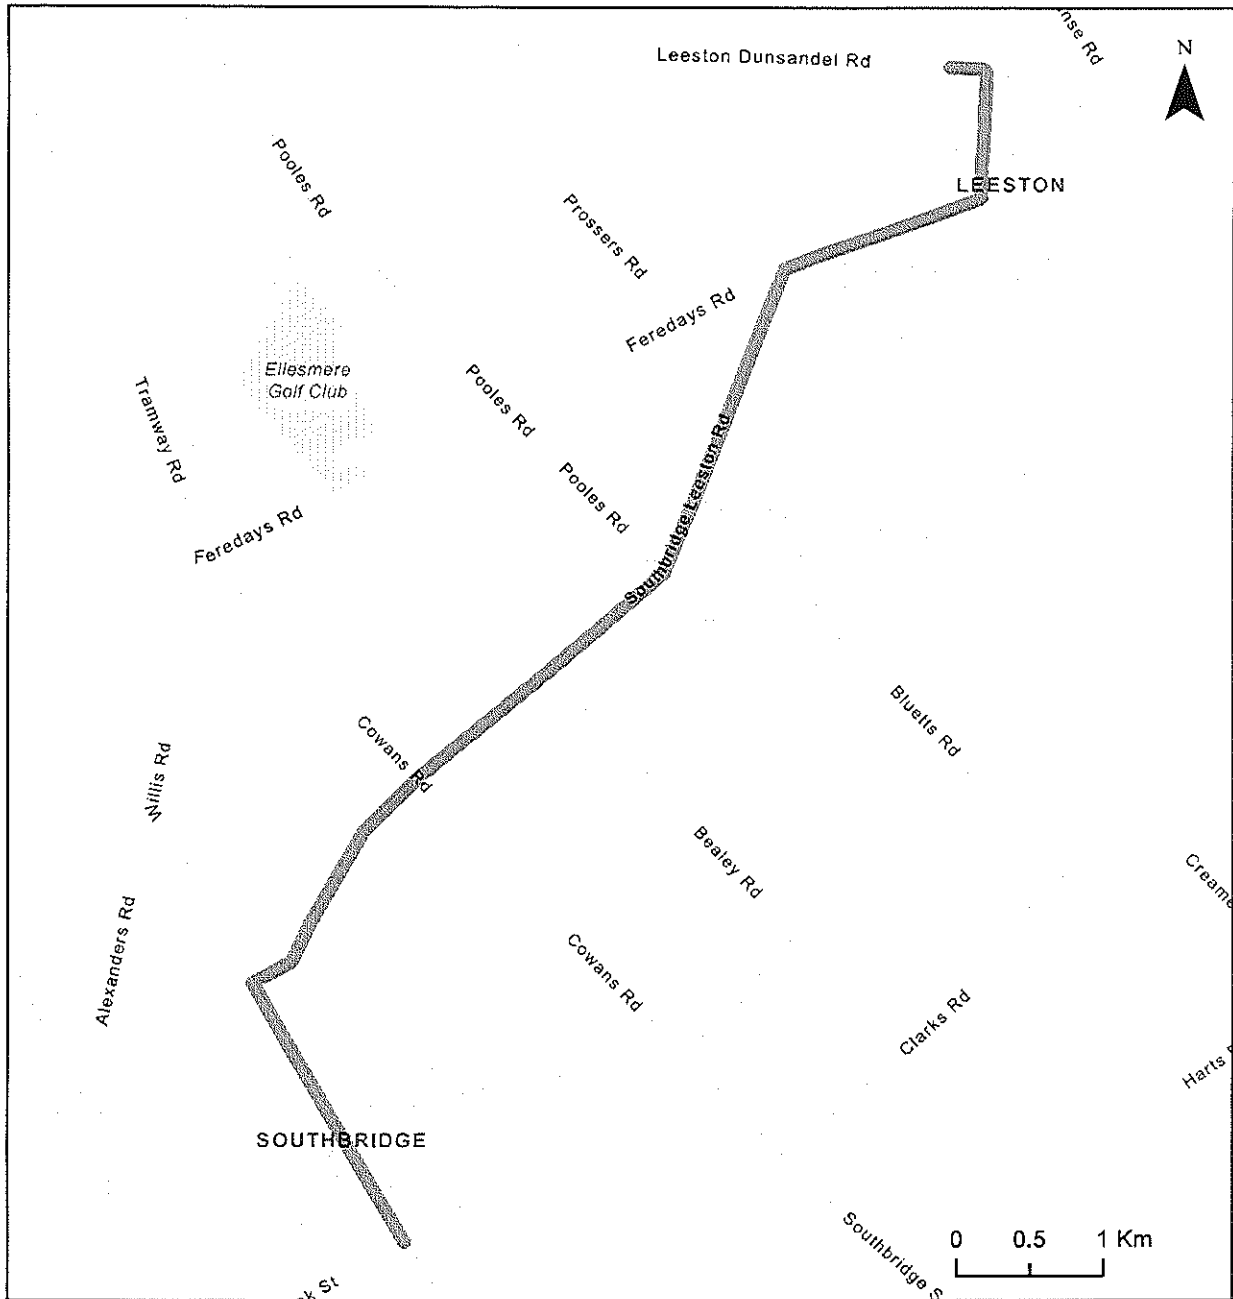

Route D120613

Schools on route: Ellesmere College (Head School)

Am kms:8.86km

Pm kms:8.86km

Student numbers (estimated):

Total: 41

Year 1-6 students: 0

Year 7-13 students: 41

School Run: D120613

Time	Turn / Pick up	Am Directions	Time	Turn / Drop off	Pm Directions
7.55	Depart	Depot	3.10	Depart	Ellesmere College
	L	Station Street		L	Leeston Dunsandel Road
	R	Leeston and Lake Road		L	Harmans Road
	L	High Street			Continue on Southbridge Leeston Road
	L	Southbridge Leeston Road		L	High Street
		Continue on High Street	3.20	Drop	Outside Southbridge Hotel
	L	St James Street		L	St James Street
8.03	Pick	Outside Harkerss workshop		Drop	Harkerss Workshop
	R	Broad Street		R	Broad Street
	L	Brook Street		L	Brook Street
	Pick	24 Brook Street		Pick	24 Brook Street
8.05	Pick	Corner Brook Street	3.25	Drop	Corner Brook Street
	R	High Street			Back to Yard
	Pick	High St Bus stop			
	R	Southbridge Leeston Road			
		Continue on Harmans Road			
	R	Leeston Dunsandel Road			
8.20		To Ellesmere College			
		Back to Yard			